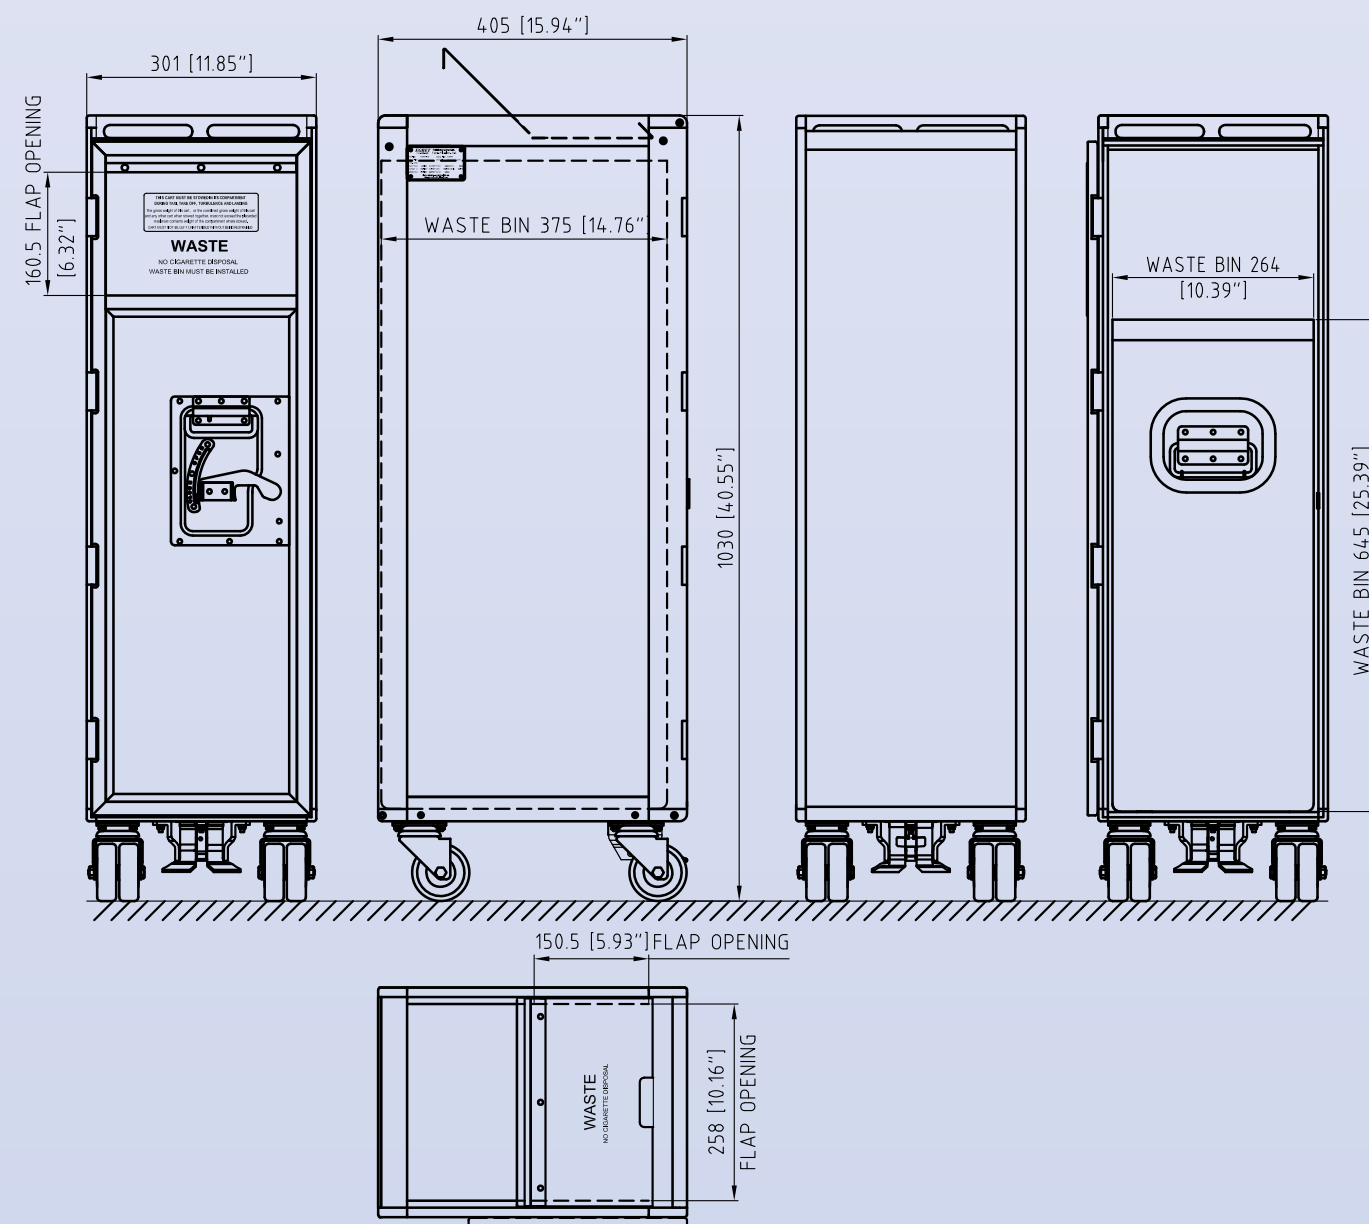

# Half Size Waste Cart

**EGRET**

P/N: TH0007-A01

ATLAS, KSSU, ACE or customized configurations are available.

## Half Size Waste Carts and Bins:

| Part Number | Empty Weight (kg/lb) | Remarks                                 |
|-------------|----------------------|---|
| TH0007-A01  | 13.0 / 28.7          | Top & Door Load. P/N of Bin: MM0007-A01 |
| TH0007-A02  | 12.7 / 28.0          | Top Load. P/N of Bin: MM0006-A01        |
| MM0007-A01  | 3.4 / 7.5            | Waste Bin for TH0007-A01, Height 645mm  |
| MM0006-A01  | 4.1 / 9.0            | Waste Bin for TH0007-A02, Height 850mm  |